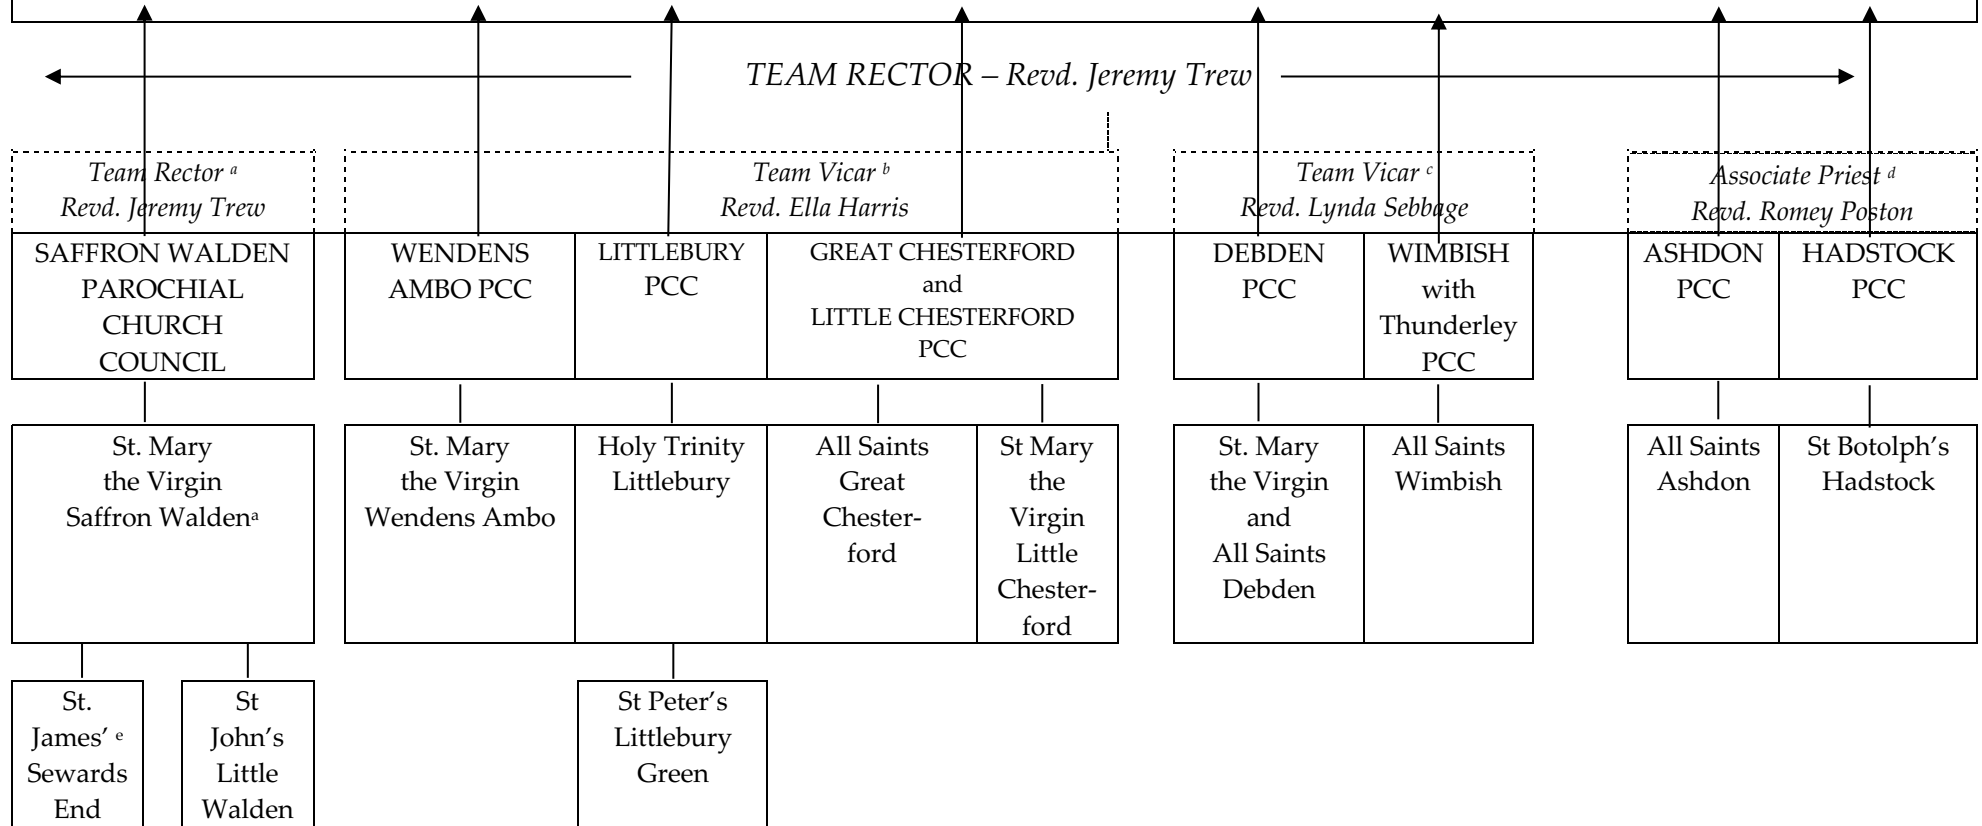

United Benefice of Saffron Walden and Villages
SAFFRON WALDEN TEAM COUNCIL

May 2026

Team Rector: ^a Jeremy Trew (full time)

Team Vicars: ^b Ella Harris (full time)

^c Lynda Sebbage (part time HFD)

Associate Priests: ^d Romey Poston (part time HFD)

Hilary Walker. (part time SSM)

PTO: ^e Chris Bishop

Licensed Lay Ministers:

Tracey Nicholls, Marisa Baltrock

^{a,b,} etc denotes areas of pastoral responsibility