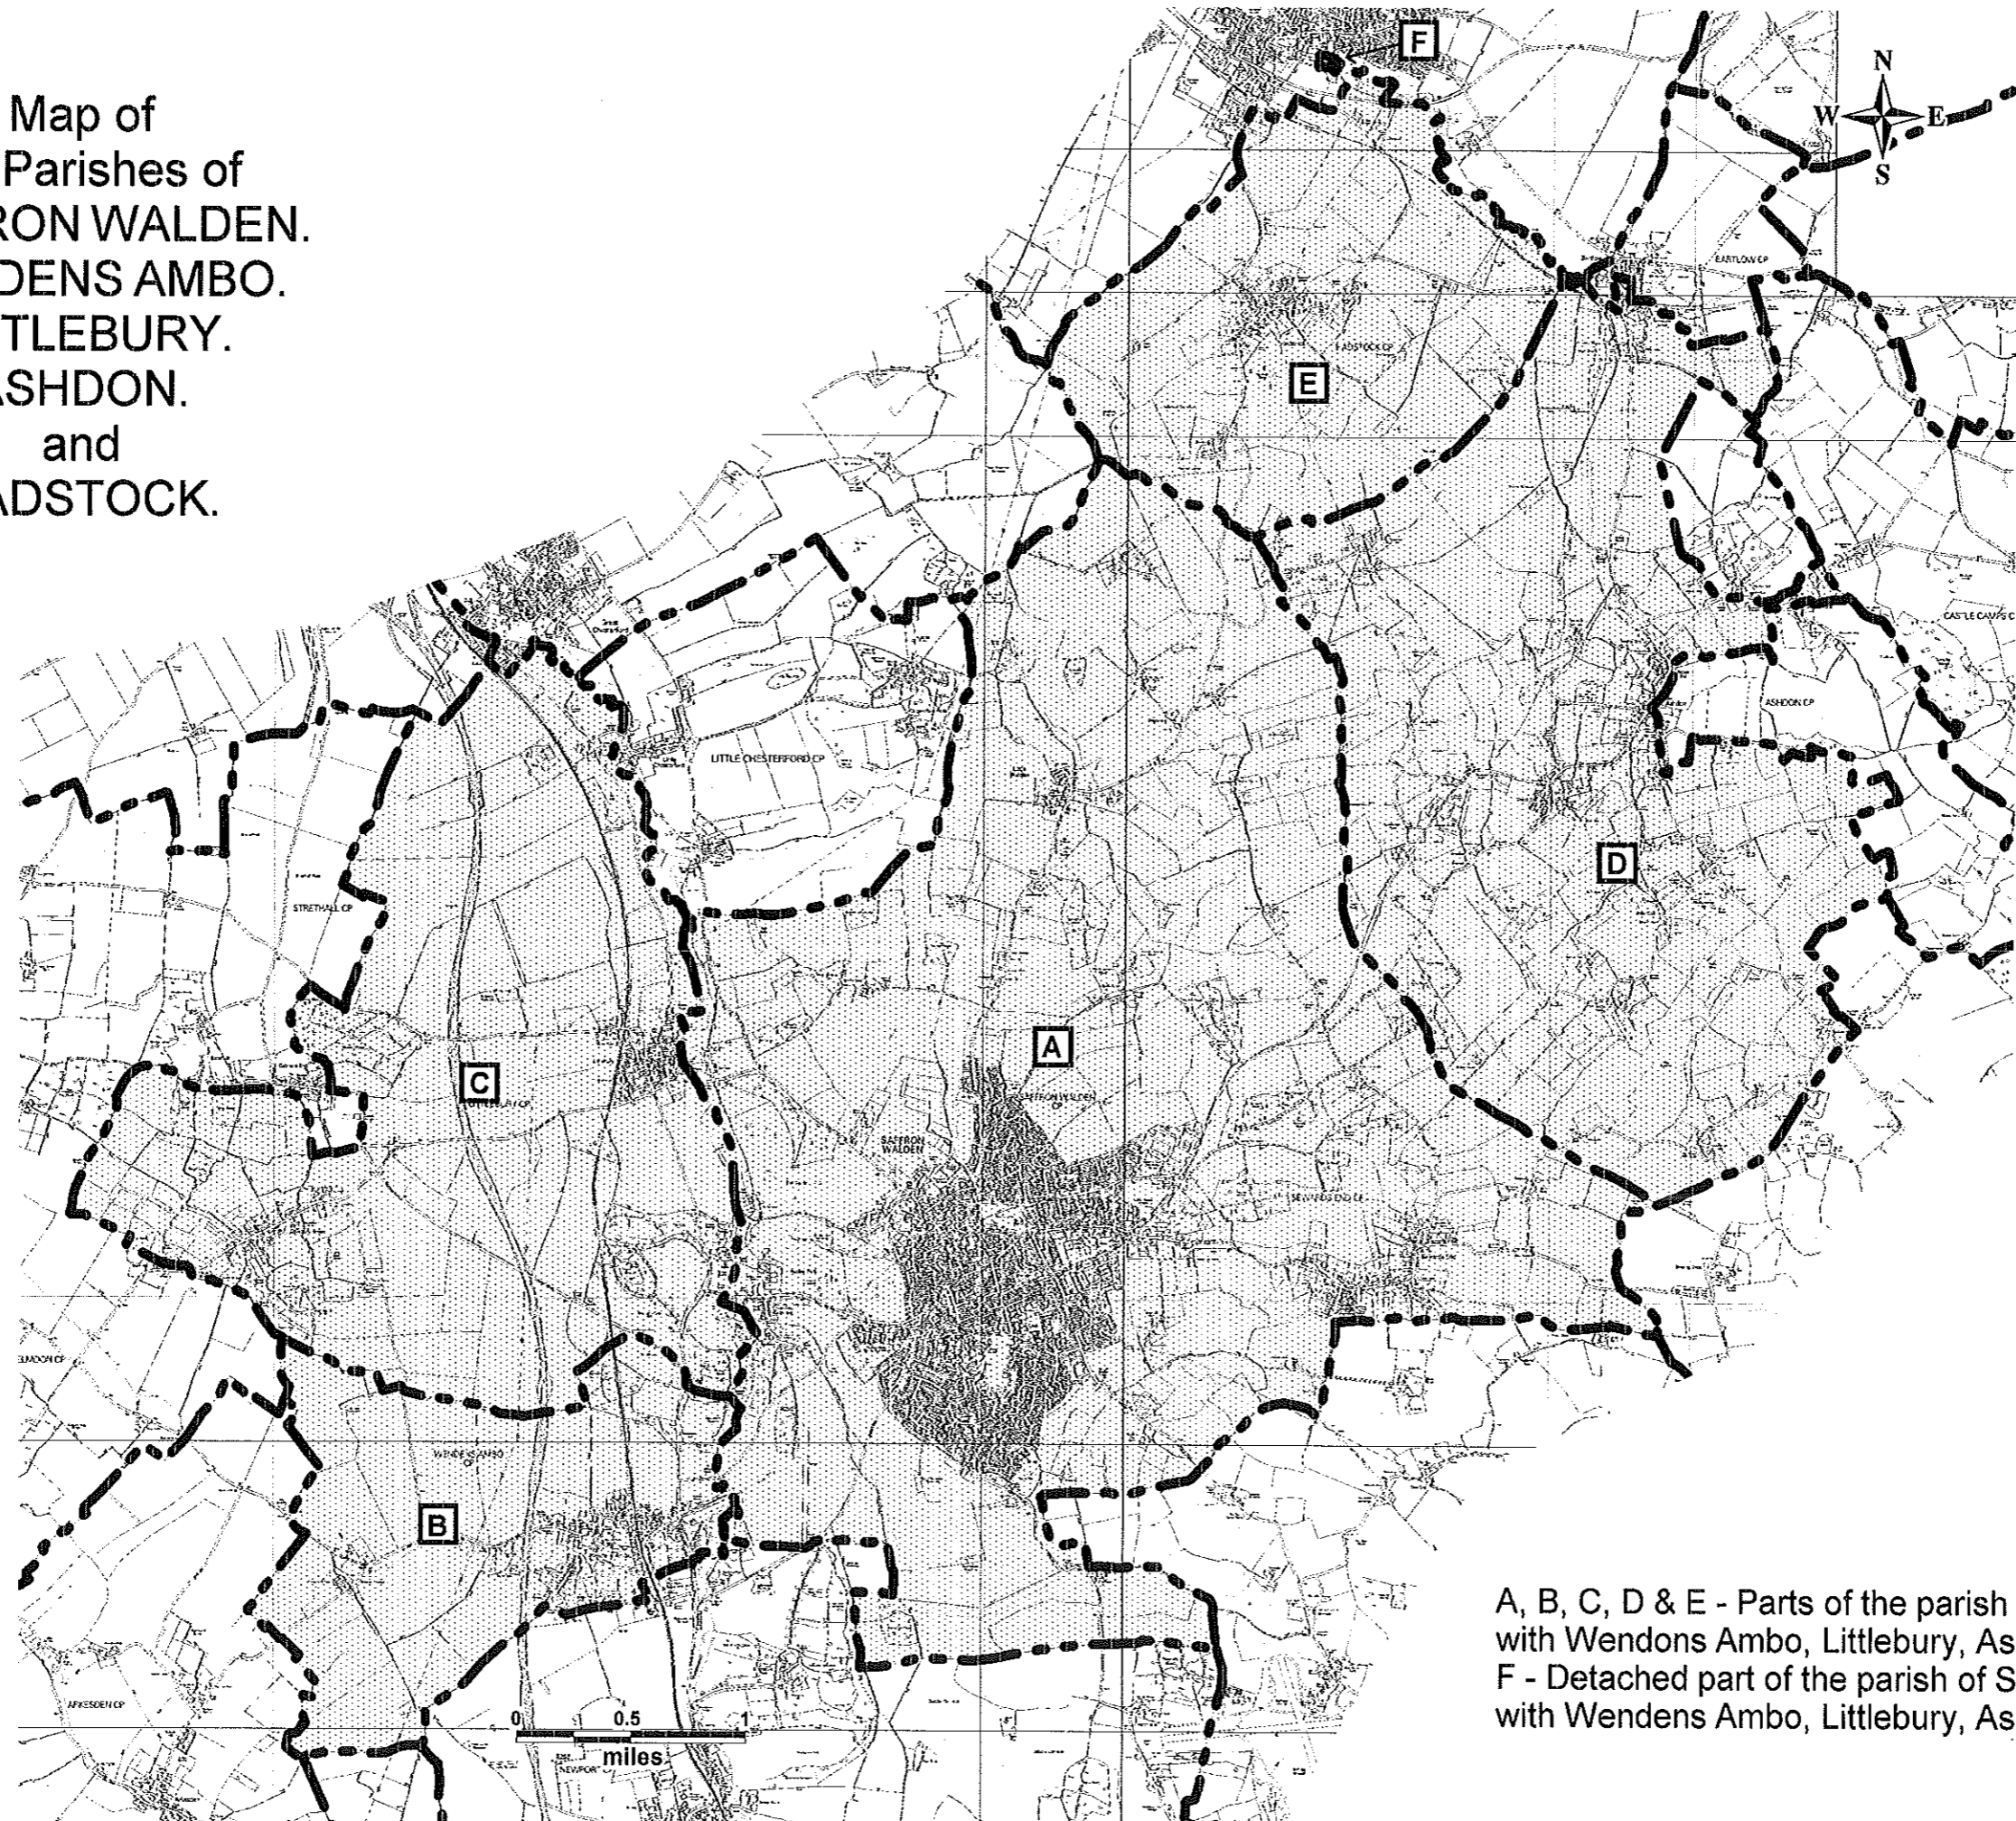

Map of  
the Parishes of  
SAFFRON WALDEN.  
WENDENS AMBO.  
LITTLEBURY.  
ASHDON.  
and  
HADSTOCK.

A, B, C, D & E - Parts of the parish of Saffron Walden  
with Wendons Ambo, Littlebury, Ashdon and Hadstock  
F - Detached part of the parish of Saffron Walden  
with Wendens Ambo, Littlebury, Ashdon and Hadstock