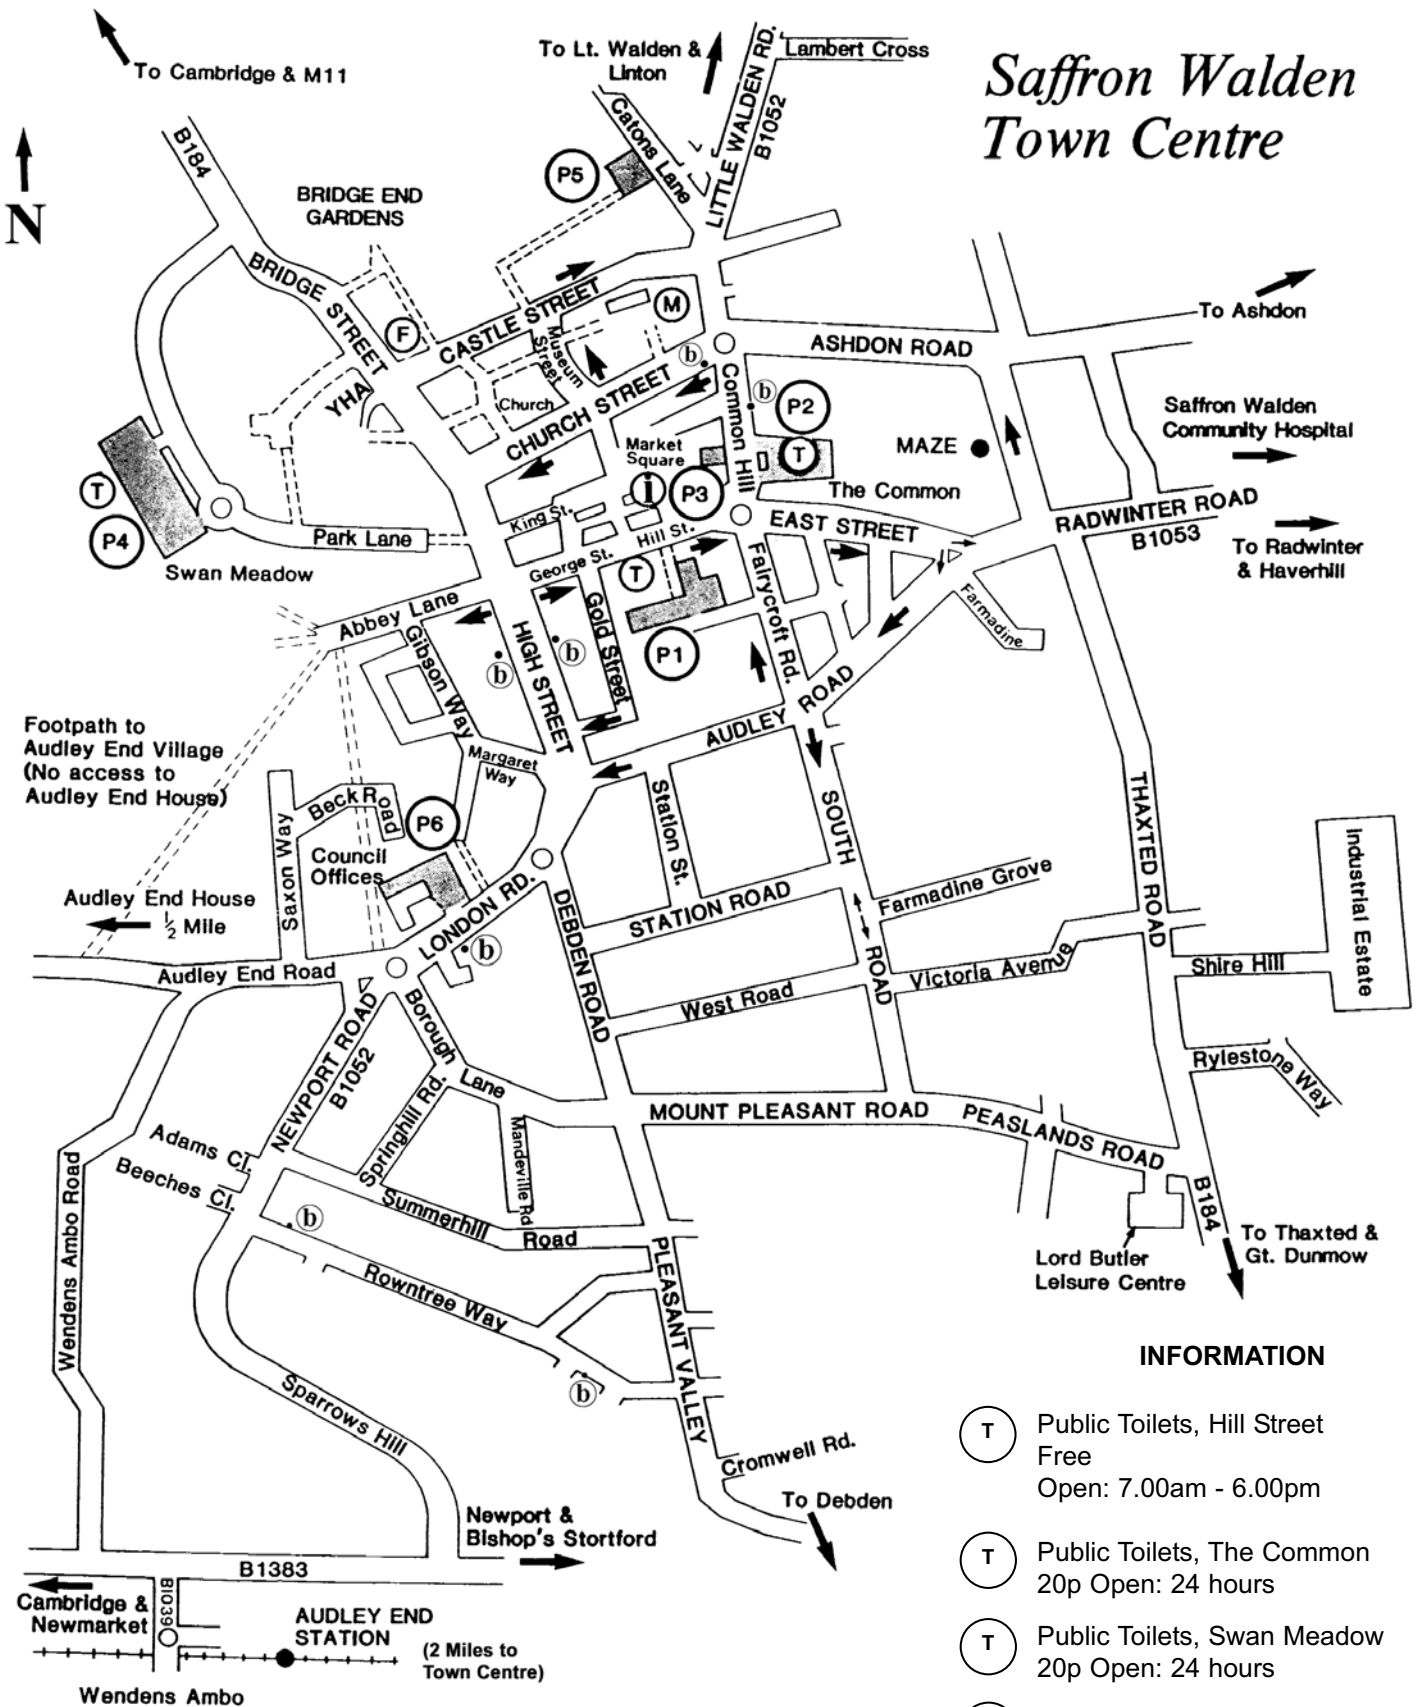

Saffron Walden Town Centre

INFORMATION

- (T)** Public Toilets, Hill Street
Free
Open: 7.00am - 6.00pm
- (T)** Public Toilets, The Common
20p Open: 24 hours
- (T)** Public Toilets, Swan Meadow
20p Open: 24 hours
- (B)** Main bus Stops
- (i)** Tourist Information Centre
Market Place - 01799 510444
Open:
Mon - Sat 9.30am - 5.30pm
(April - October)
Mon - Sat 10.00am - 5.00pm
(November - March)
- (M)** Museum - 01799 510333
- (F)** The Fry Art Gallery -
01799 513779

NOT TO SCALE

CAR PARK SITES

- (P1)** Fairycroft Road - 294 Short Stay spaces
- Cycle Racks
(access to Waitrose)
- (P2)** The Common - 109 Short Stay spaces
- Cycle Racks
- (P3)** Rose and Crown Car Park -
27 Short Stay spaces
- (P4)** Swan Meadow - 394 Long/Short
Stay spaces & 6 Coach spaces
- (P5)** Catons Lane - 49 Free Long
Stay spaces
- (P6)** Council Offices - 144 Long Stay
spaces - weekend only