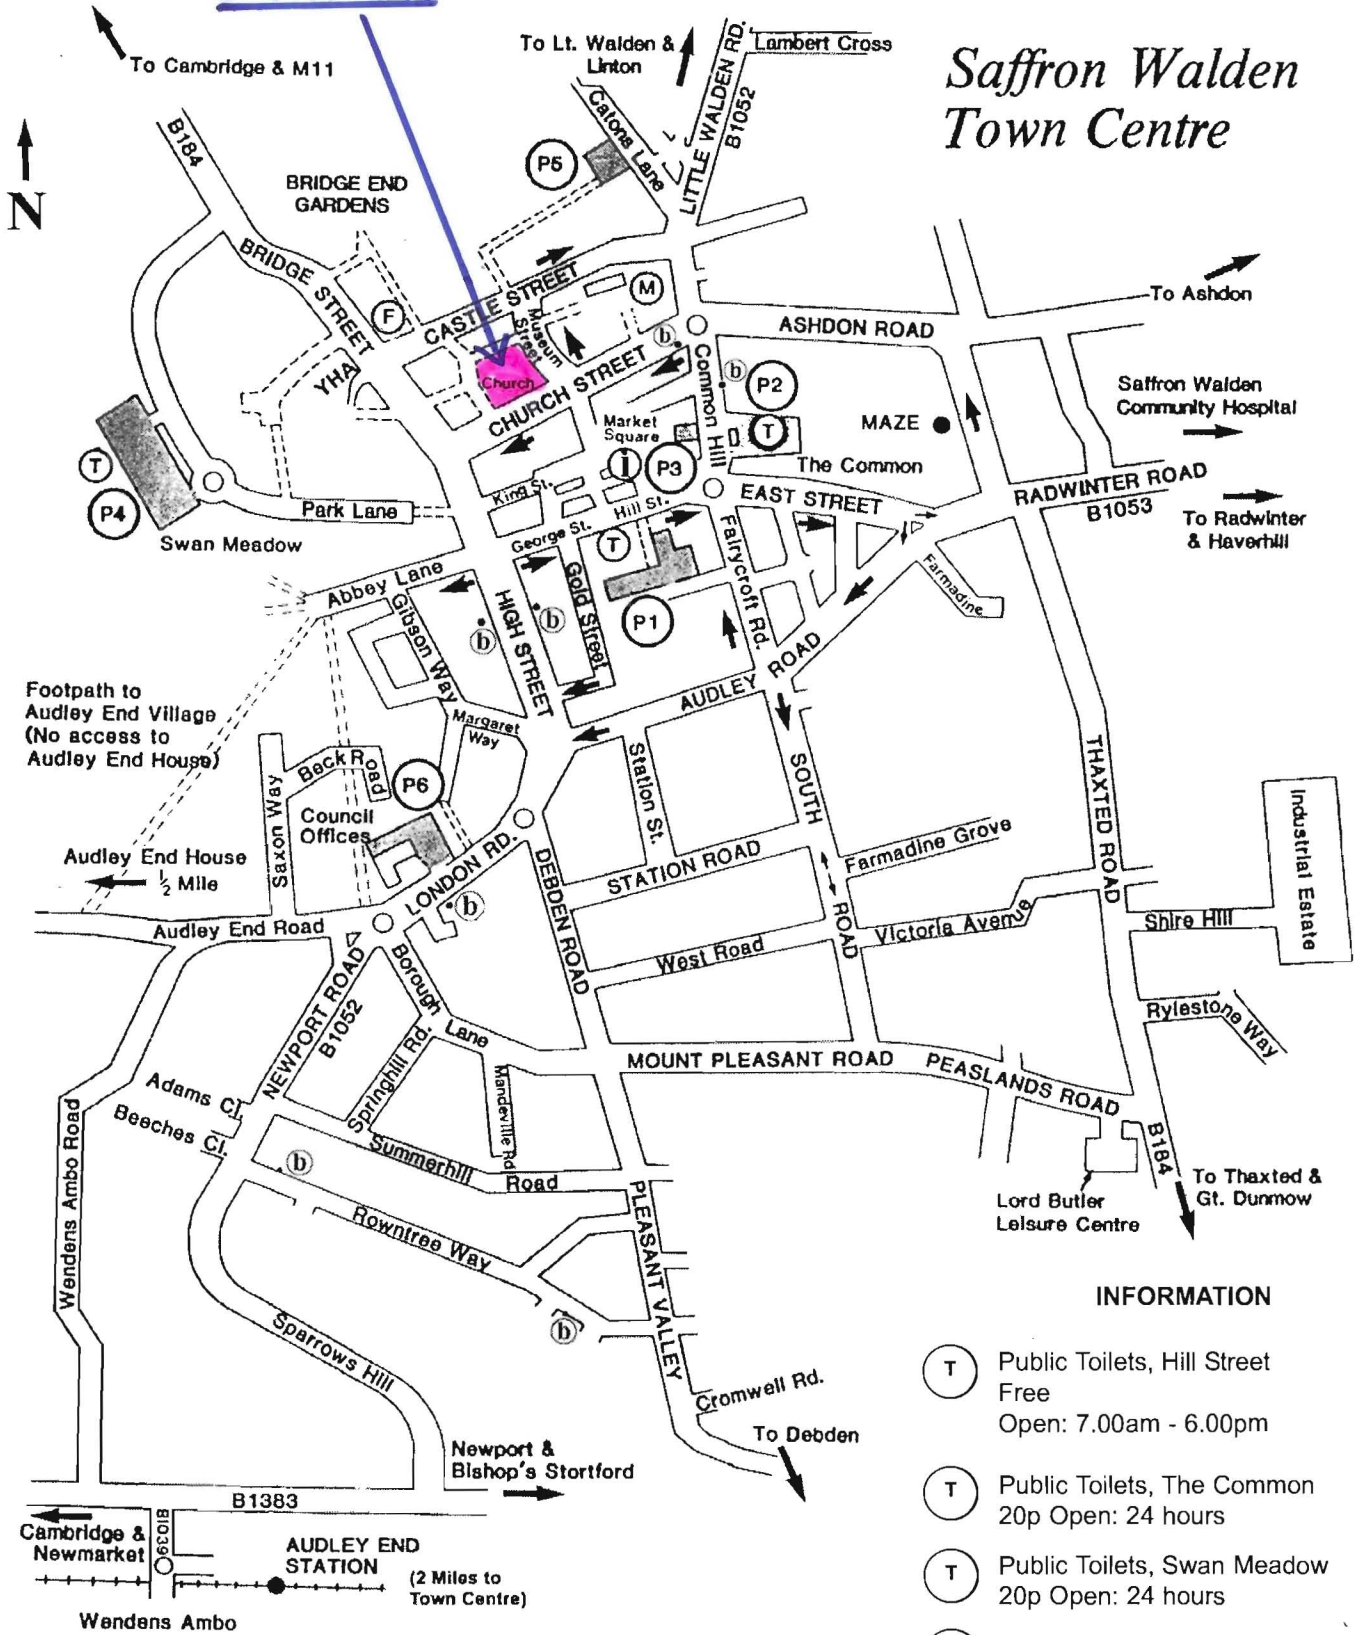

## Saffron Walden Town Centre

### CAR PARK SITES

- P1** Fairycroft Road - 294 Short Stay spaces - Cycle Racks (access to Waitrose)
- P2** The Common - 109 Short Stay spaces - Cycle Racks
- P3** Rose and Crown Car Park - 27 Short Stay spaces
- P4** Swan Meadow - 394 Long/Short Stay spaces & 6 Coach spaces
- P5** Catons Lane - 49 Free Long Stay spaces
- P6** Council Offices - 144 Long Stay spaces - weekend only

### INFORMATION

- T** Public Toilets, Hill Street Free Open: 7.00am - 6.00pm
- T** Public Toilets, The Common 20p Open: 24 hours
- T** Public Toilets, Swan Meadow 20p Open: 24 hours
- B** Main bus Stops
- i** Tourist Information Centre Market Place - 01799 510444 Open: Mon - Sat 9.30am - 5.30pm (April - October) Mon - Sat 10.00am - 5.00pm (November - March)
- M** Museum - 01799 510333
- F** The Fry Art Gallery - 01799 513779